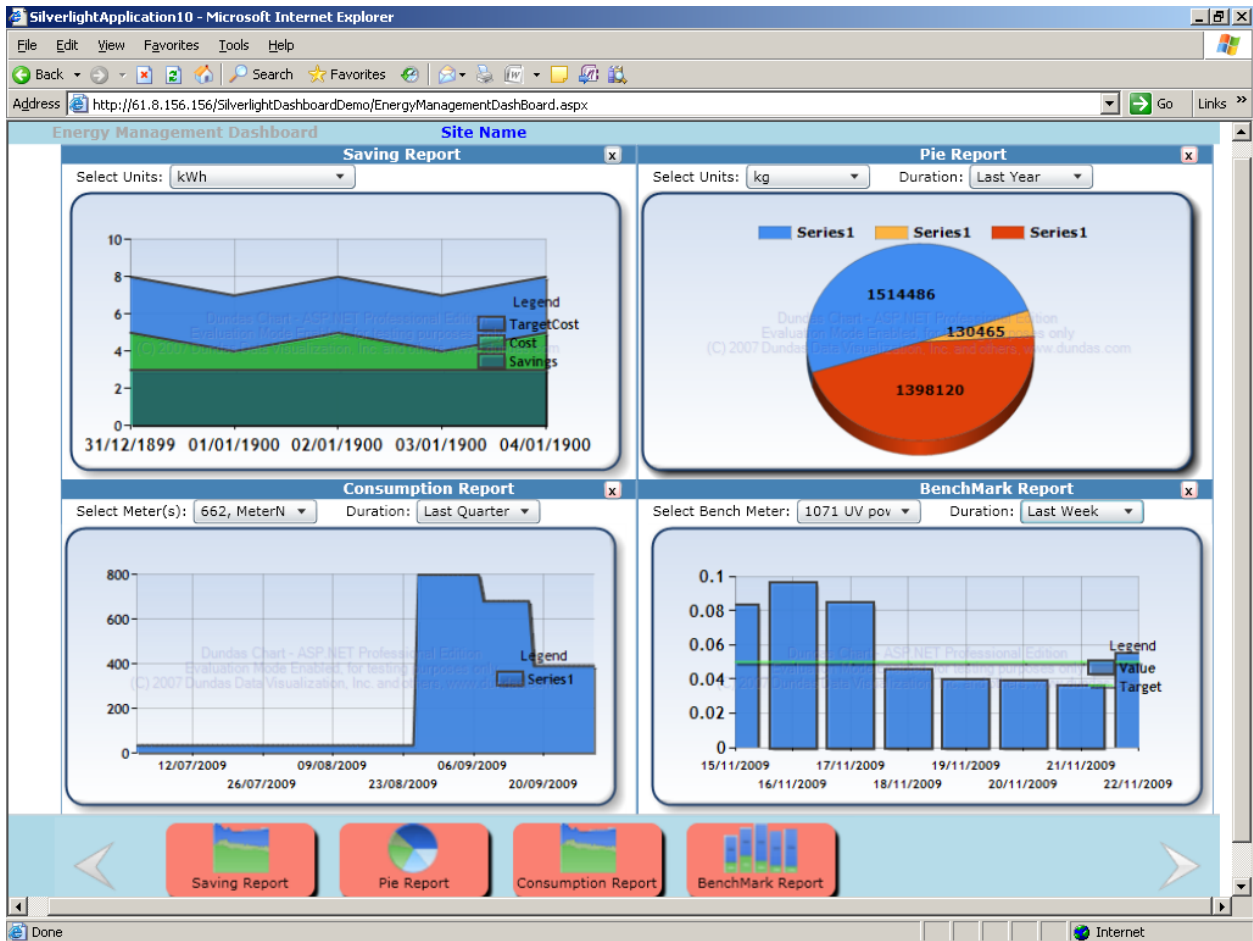

Energy Management Dashboard

Site Name

Welcome to Silverlight Add-on for Energy Management DashBoard

1. To get started, simply drag and drop a Chart thumb from the tool bar at the bottom of the screen into the dashboard area.
2. To remove a chart, click the X button.

Done Internet

Dashboard WithToolTip.

While Dragging Icons from down Toolbox to dashboard drop area.

After dropping Toolbox item Graph report.

2 graphs view in to Dashboard area,u sing WCF services data and dropdown selections.

Multiple graph selections into dashboard view at a time using WCF servicedata.