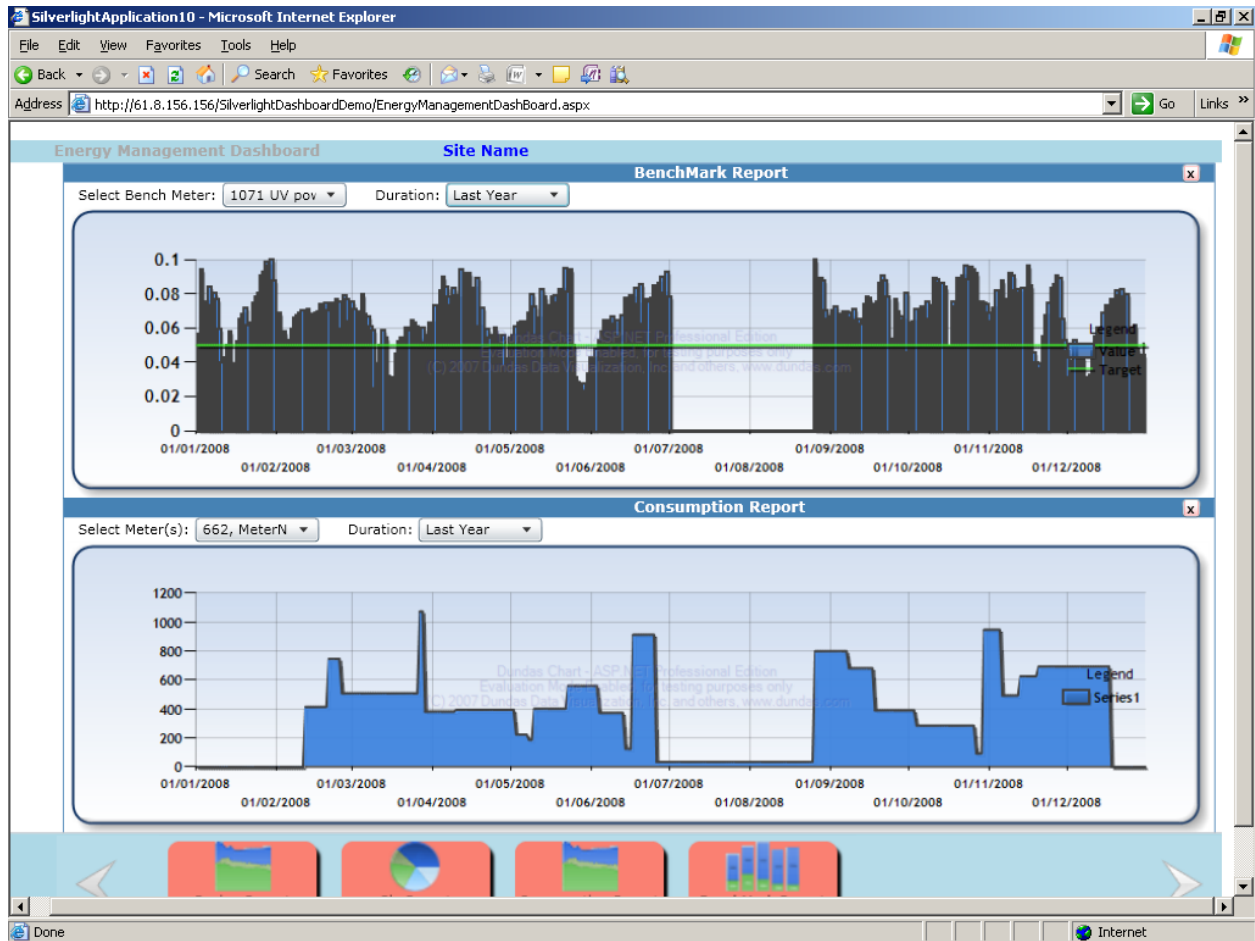

Energy Management Dashboard

Site Name

Welcome to Silverlight Add-on for Energy Management DashBoard

1. To get started, simply drag and drop a Chart thumb from the tool bar at the bottom of the screen into the dashboard area.
2. To remove a chart, click the X button.

Done Internet

Dashboard WithToolTip.

While Dragging Icons from down Toolbox to dashboard drop area.

After dropping Toolbox item Graph report.

2 graphs view in to Dashboard area,u sing WCF services data and dropdown selections.

Multiple graph selections into dashboard view at a time using WCF servicedata.