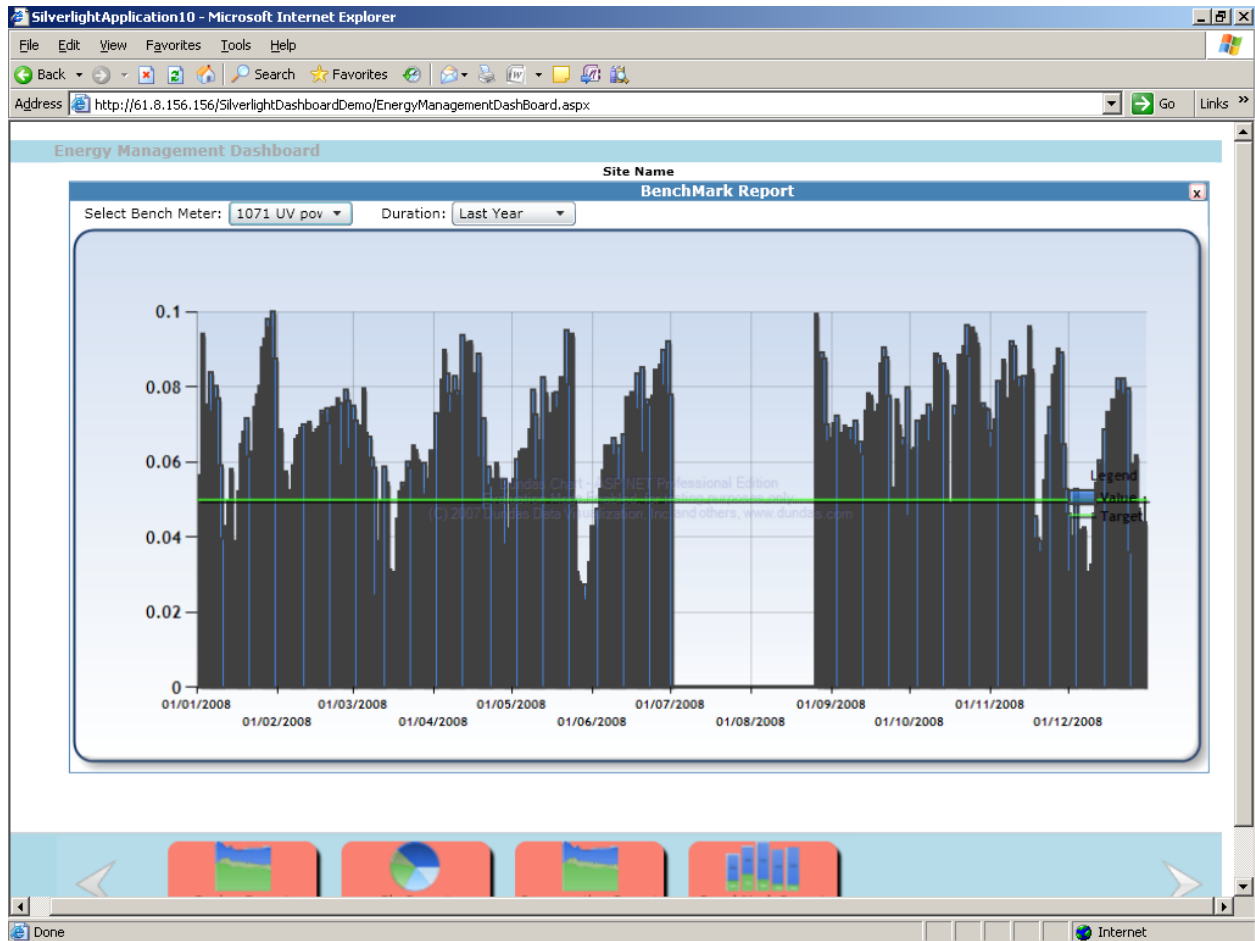

Energy Management Dashboard

Site Name

Welcome to Silverlight Add-on for Energy Management DashBoard

1. To get started, simply drag and drop a Chart thumb from the tool bar at the bottom of the screen into the dashboard area.
2. To remove a chart, click the X button.

Done Internet

Dashboard WithToolTip.

While Dragging Icons from down Toolbox to dashboard drop area.

After dropping Toolbox item Graph report.

2 graphs view in to Dashboard area,u sing WCF services data and dropdown selections.

Multiple graph selections into dashboard view at a time using WCF servicedata.