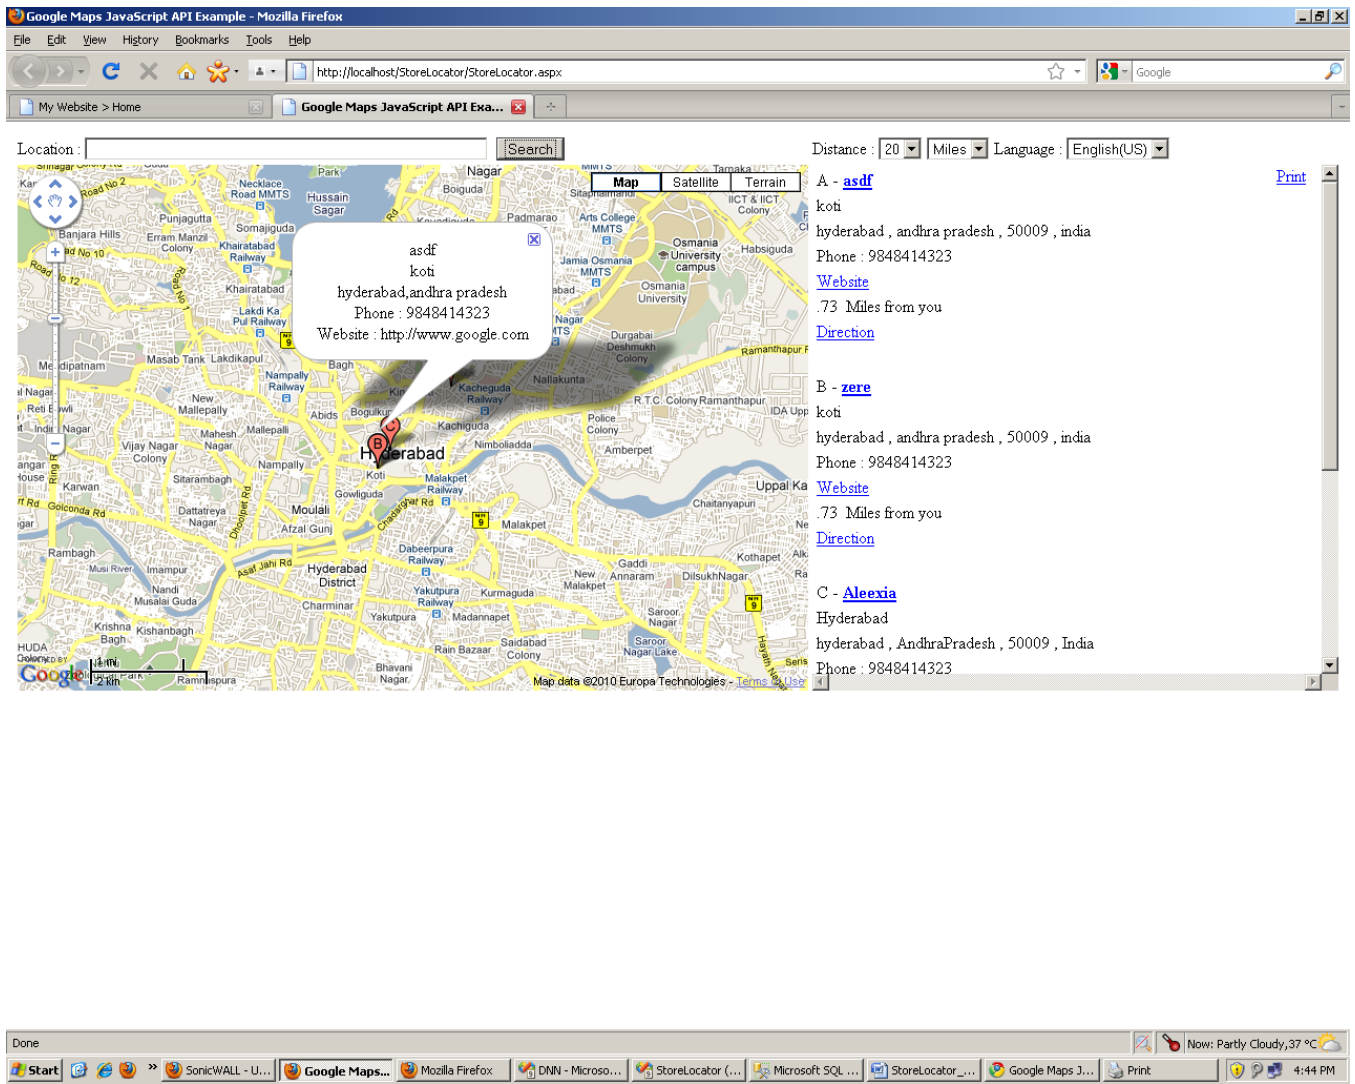

Start SonicWALL - U... My Website >... Mozilla Firefox DNN - Microso... StoreLocator (... Microsoft SQL ... StoreLocator_... Google Maps J... Print 4:43 PM

Displaying the details of the searched results (i.e on clicking the name of the store)