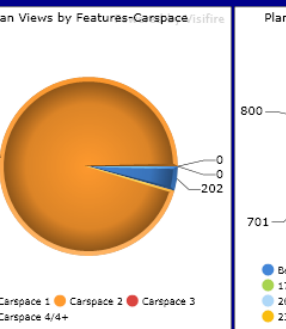

Plan Views by Features-Storeys

Placeholder for report 5

Placeholder for report 6

Done Local Intranet

Silverlight Project Test Page - Microsoft Internet Explorer

File Edit View Favorites Tools Help

Back Forward Stop Search Favorites