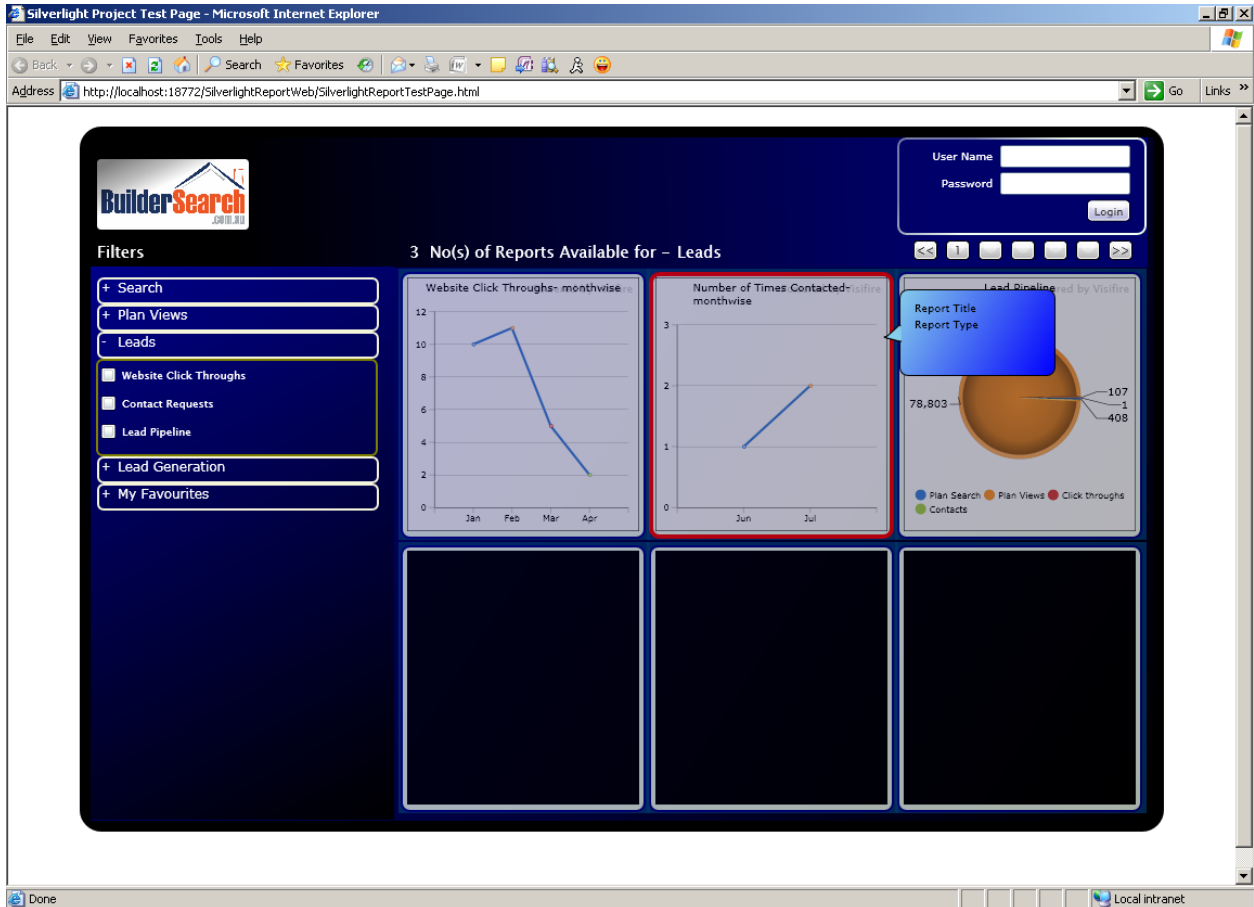

Displaying programmatically calculated charts in Microsoft Silverlight Showcase fashion.

Technology Used : WPF Service and new LINQ architecture.

Silverlight Project Test Page - Microsoft Internet Explorer

File Edit View Favorites Tools Help

Address http://localhost:18772/SilverlightReportWeb/SilverlightReportTestPage.html

User Name
 Password

10No(s) of Reports Available for – Plan Views

Filters

+ Search

- Plan Views

- Plan Views
- Top 20 Plan Views
- Top 20 Shortlisted Plans
- Plan Views by Features-Bedroom
- Plan Views by Features-Bathroom
- Plan Views by Features-HouseLength
- Plan Views by Features-HouseWidth
- Plan Views by Features-HouseSize
- Plan Views by Features-CarSpace
- Plan Views by Features-Storeys